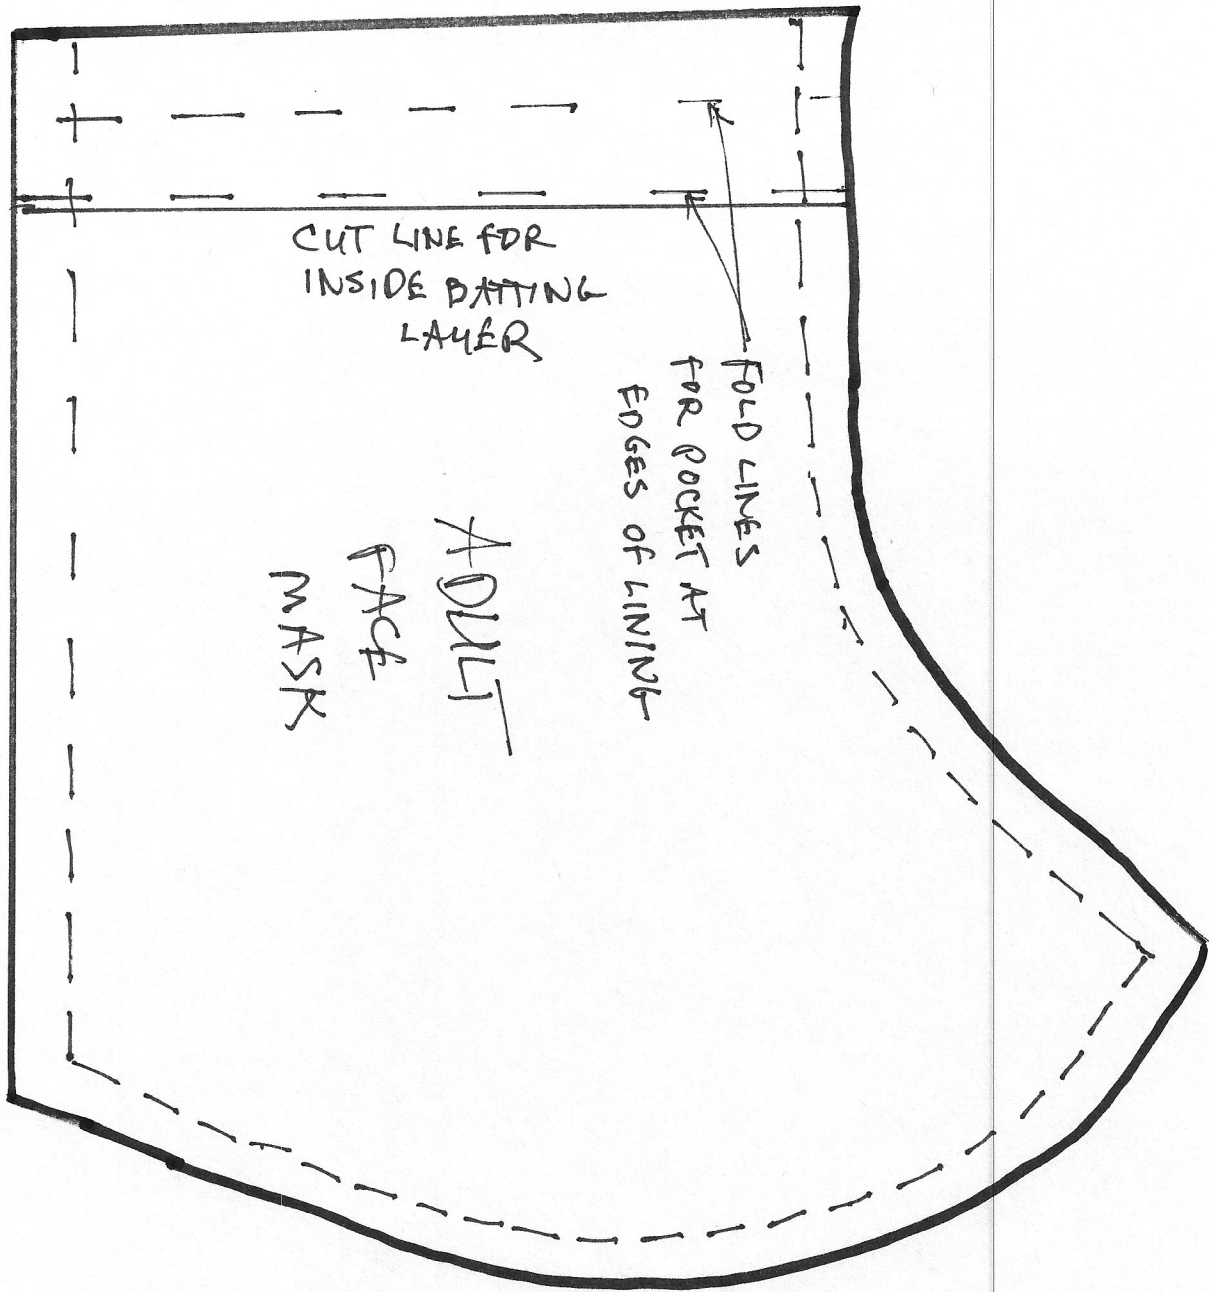

X-LARGE
MASK
(FOR LARGER ADULT)

CUTTING LINE FOR BATTING

FOLD LINES FOR POCKET

CUT LINE FOR
INSIDE BATTING
LAYER

FOLD LINES
FOR POCKET AT
EDGES OF LINING

ADULT
FACE
MASK

FOLD LINES
FOR POCKET AT
EDGES OF LINING

UPPER
AREA TO
COVER EYS

PATTERN FOR
PLASTIC FACE
SHIELD

LOWER WIDER AREA
TO COVER CHIN

6 1/2"

9 1/4"

12 1/2"

PATTERN FOR FILTER OR
PLASTIC INSERT —
FOR MASK WITH
POCKET