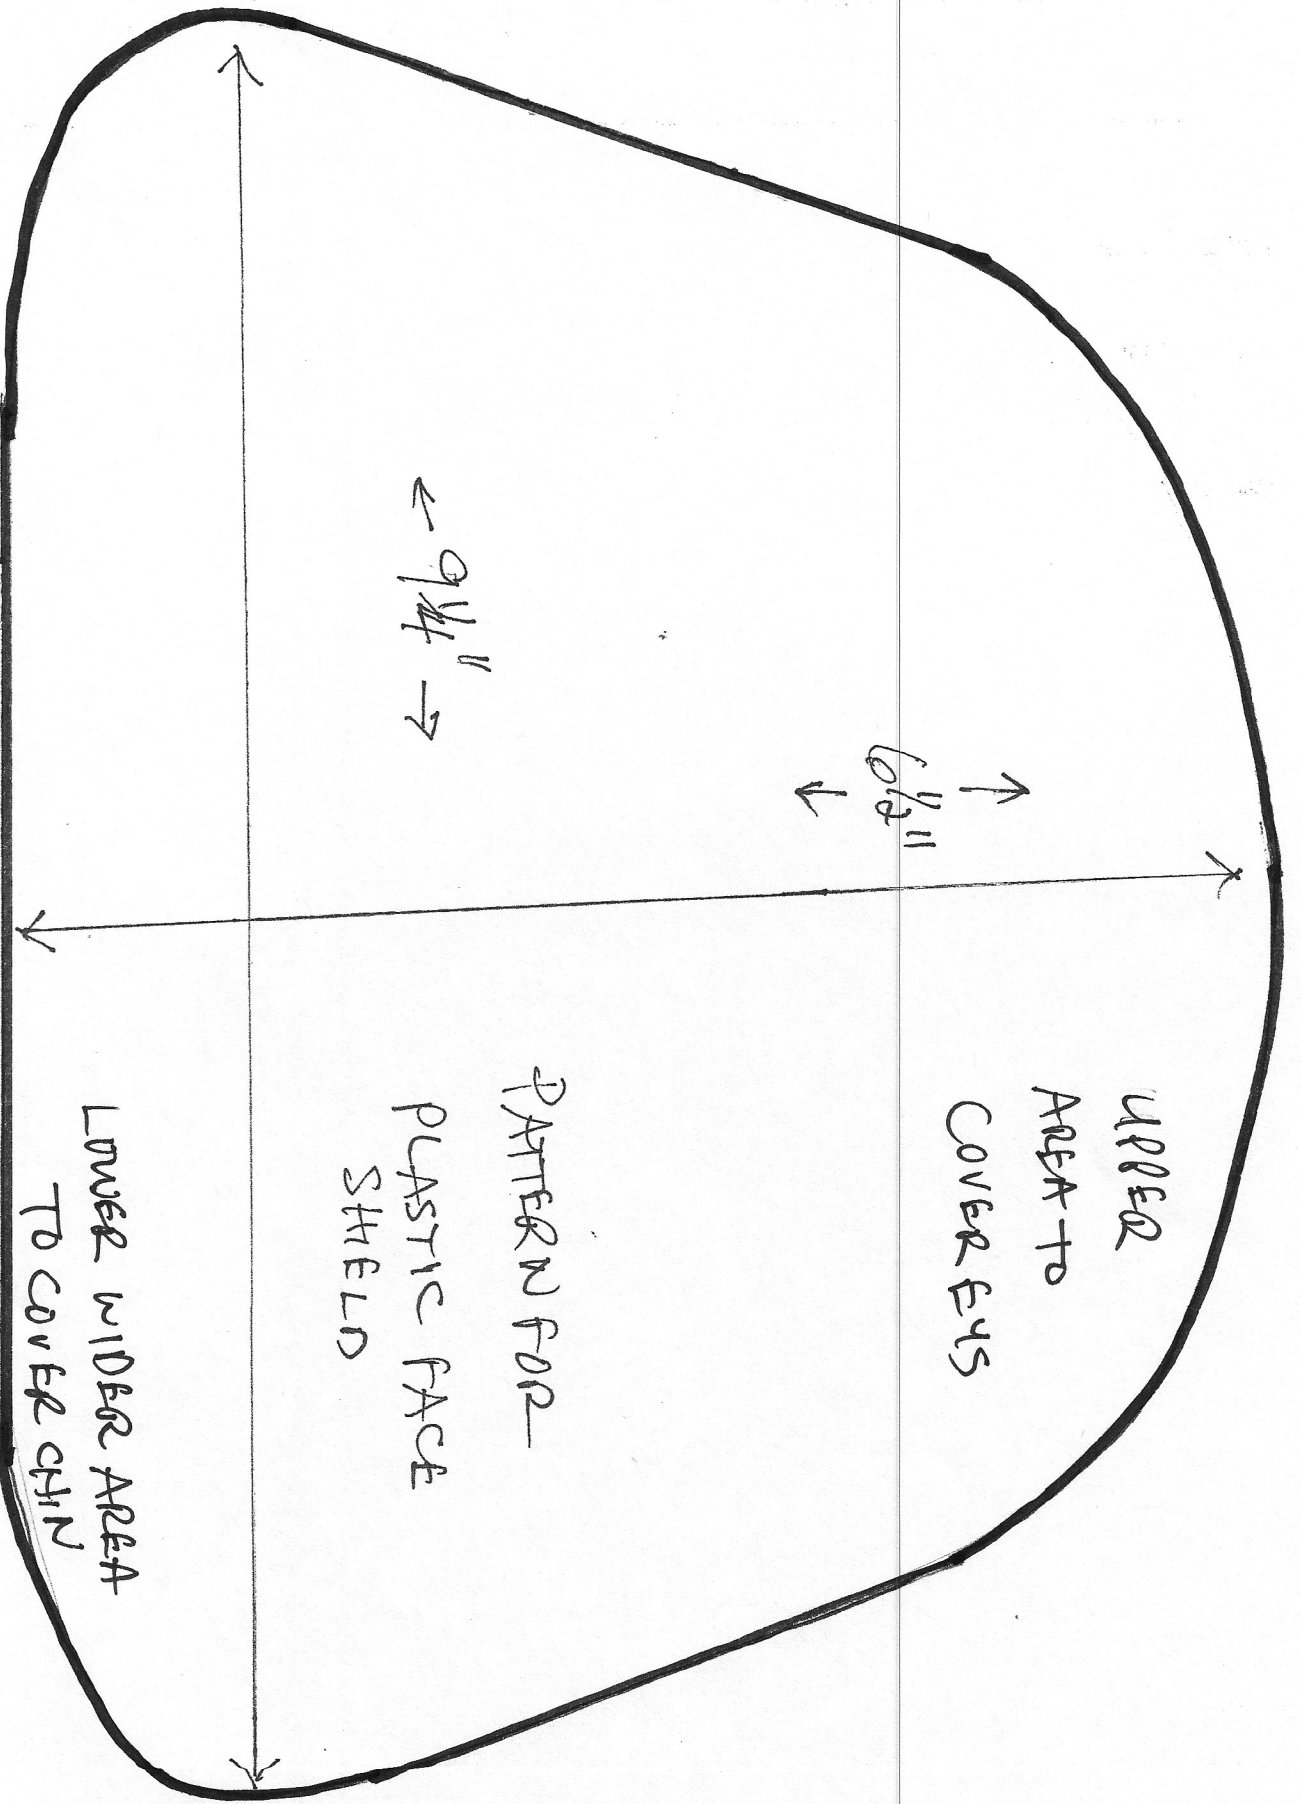

X-LARGE
MASK
(FOR LARGER ADULT)

CUTTING LINE FOR BATTING

FOLD LINES FOR POCKET

CUT LINE FOR
INSIDE BATTING
LAYER

FOLD LINES
FOR POCKET AT
EDGES OF LINING

ADULT
FACE
MASK

FOLD LINES
FOR POCKET AT
EDGES OF LINING

UPPER
AREA TO
COVER EYS

PATTERN FOR
PLASTIC FACE
SHIELD

LOWER WIDER AREA
TO COVER CHIN

6 1/2"

9 1/4"

12 1/2"

PATTERN FOR FILTER OR
PLASTIC INSERT —
FOR MASK WITH
POCKET